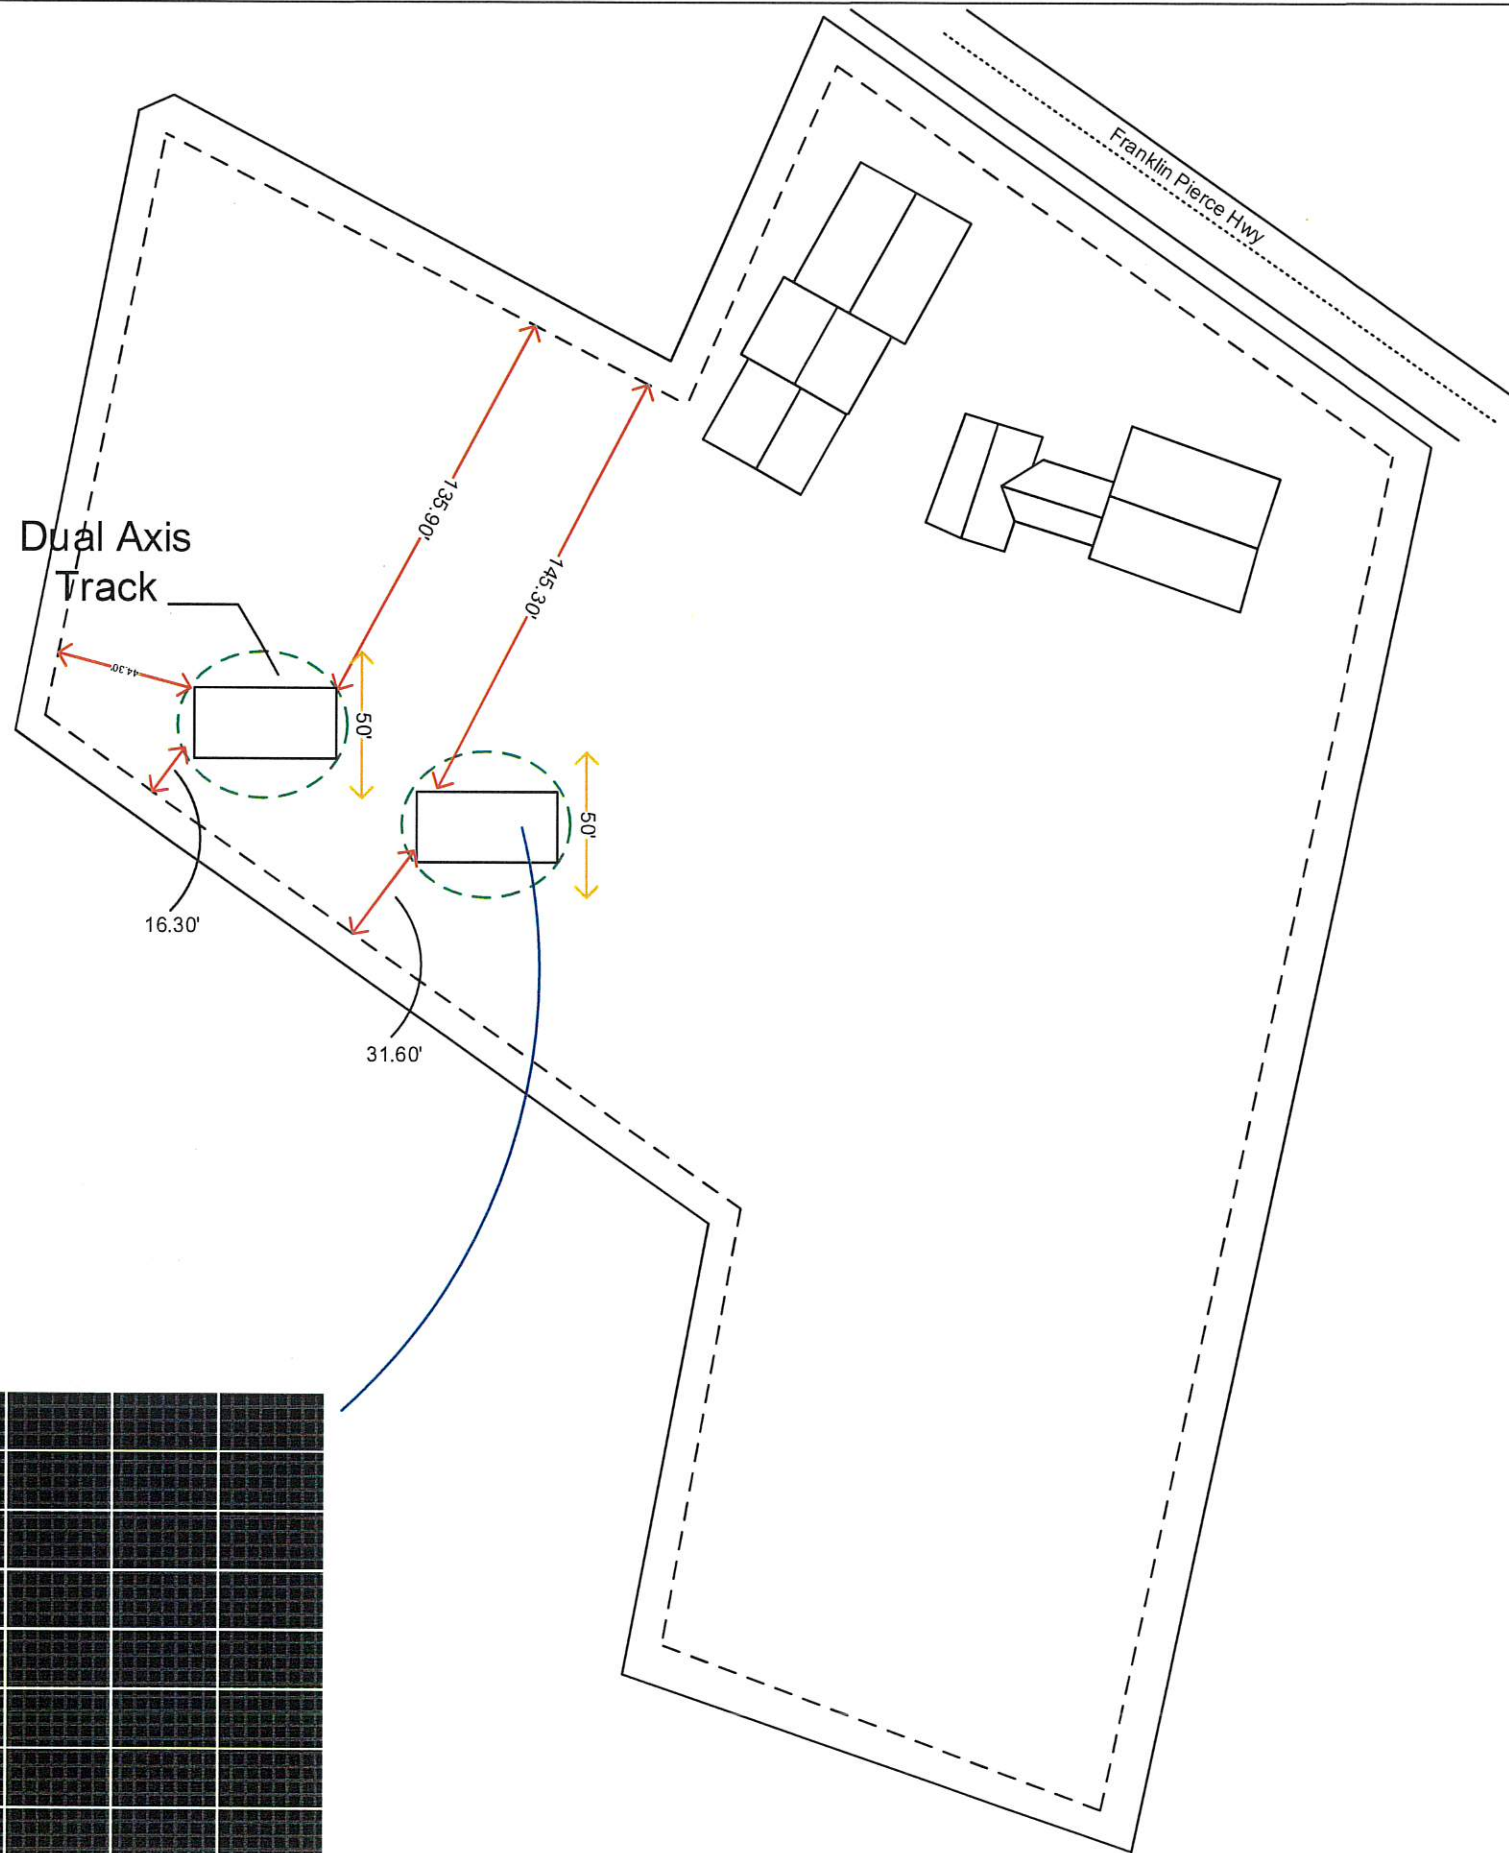

RECEIVED
SEP 13 2023
LAND USE OFFICE

606 Franklin Pierce Hwy,
Barrington, NH 03825, USA

SHEET NAME
SITE PLAN

SHEET SIZE
A4

SHEET No.
01