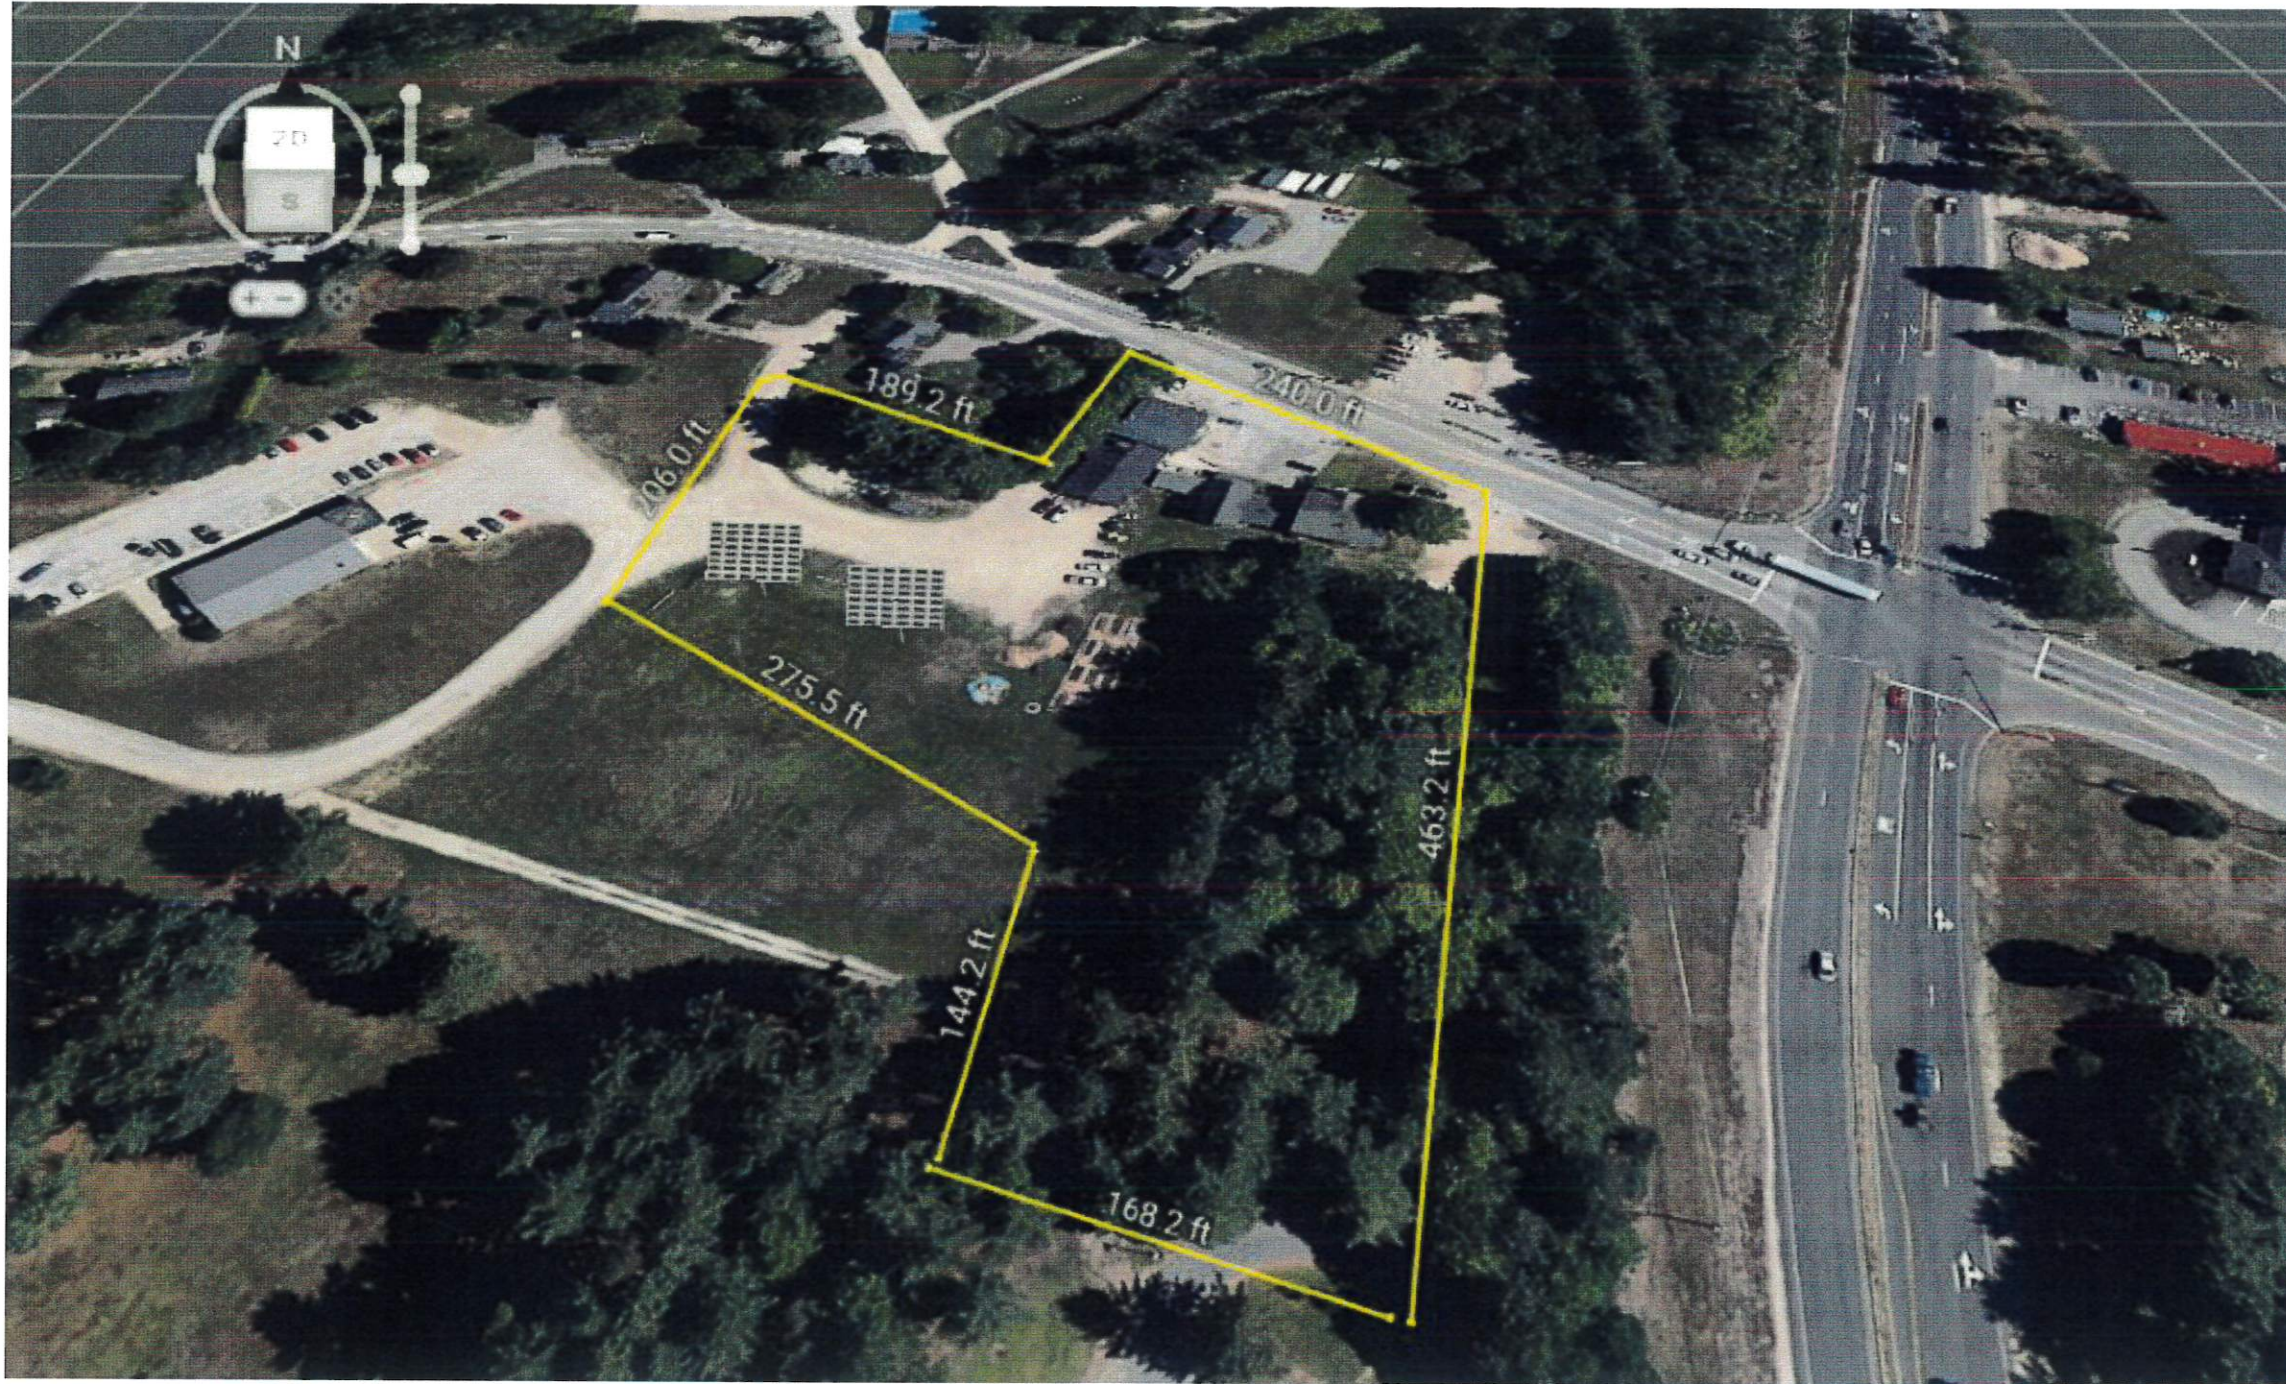

RECEIVED

SEP 13 2023

LAND USE OFFICE

606 Franklin Pierce Hwy,
Barrington, NH 03825, USA

SHEET NAME
SITE PLAN

SHEET SIZE
A4

SHEET No.
01