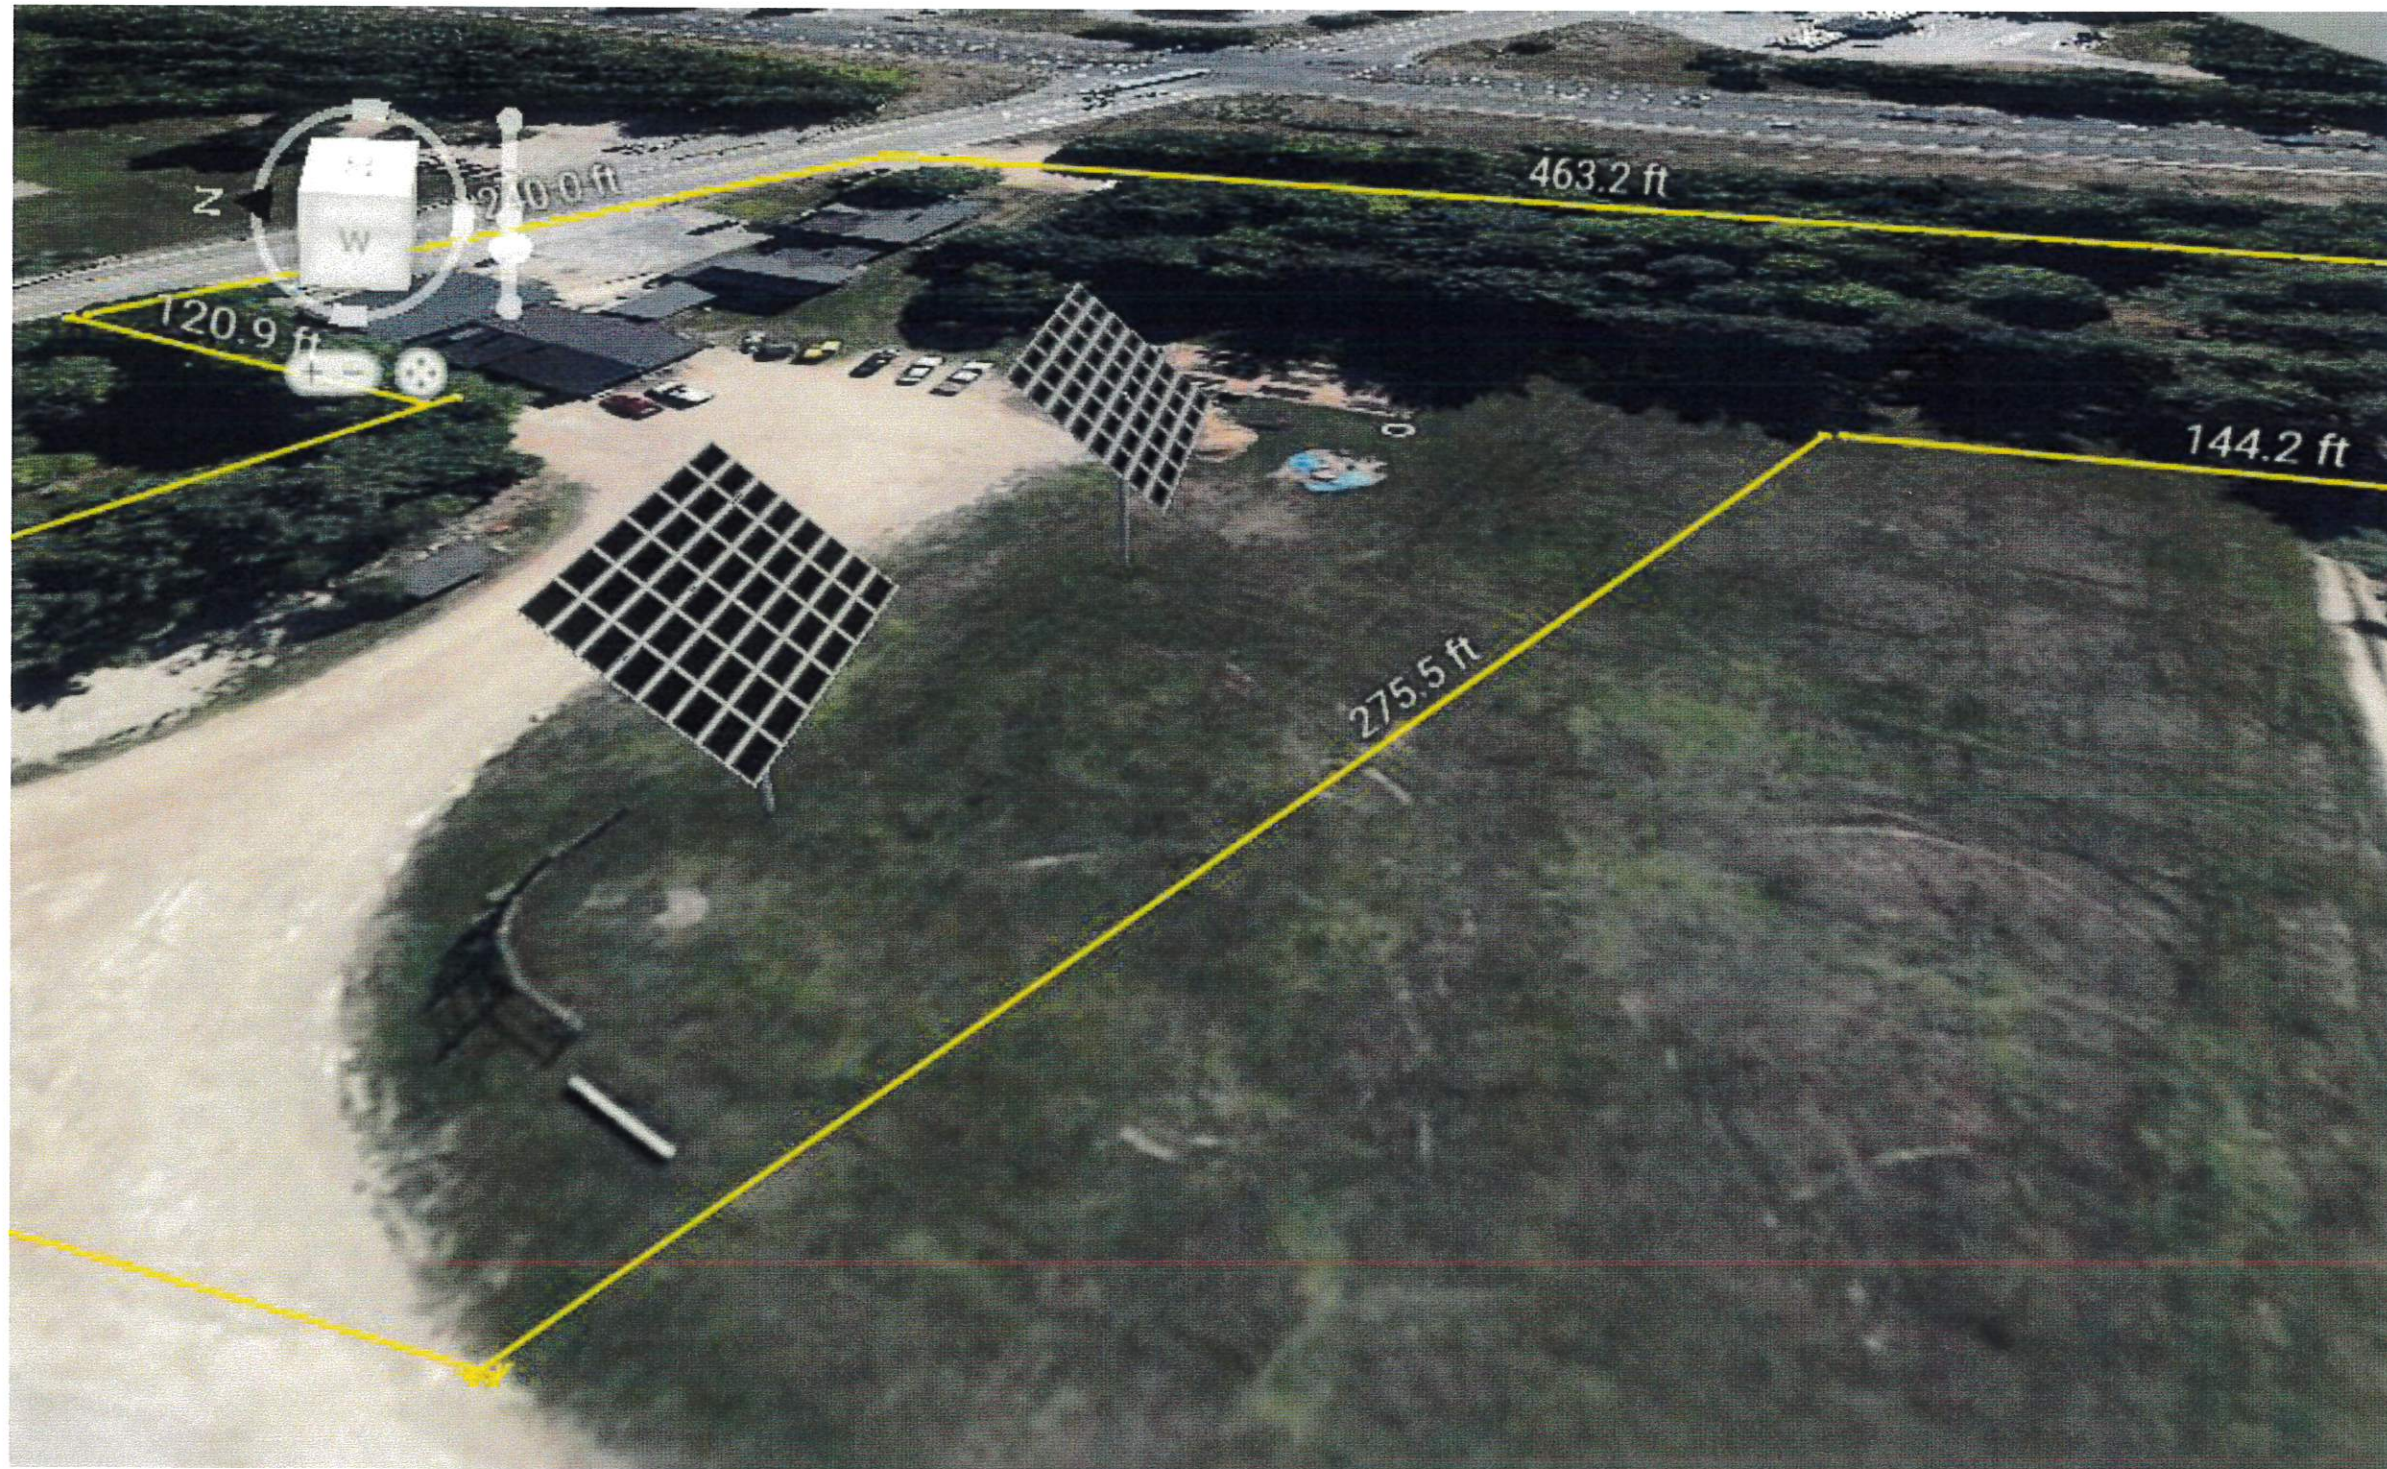

SHEET NAME
SITE PLAN

SHEET SIZE
A4

SHEET No.
01

RECEIVED

SEP 13 2023

LAND USE OFFICE

606 Franklin Pierce Hwy,
Barrington, NH 03825, USA

SHEET NAME
SITE PLAN

SHEET SIZE
A4

SHEET No.
01

RECEIVED

SEP 13 2023

LAND USE OFFICE

606 Franklin Pierce Hwy,
Barrington, NH 03825, USA

SHEET NAME
SITE PLAN

SHEET SIZE
A4

SHEET No.
01

SHEET No.
01

SHEET SIZE
A4

SHEET NAME
SITE PLAN

606 Franklin Pierce Hwy,
Barrington, NH 03825, USA

REIVED

13 2023

OFFICE