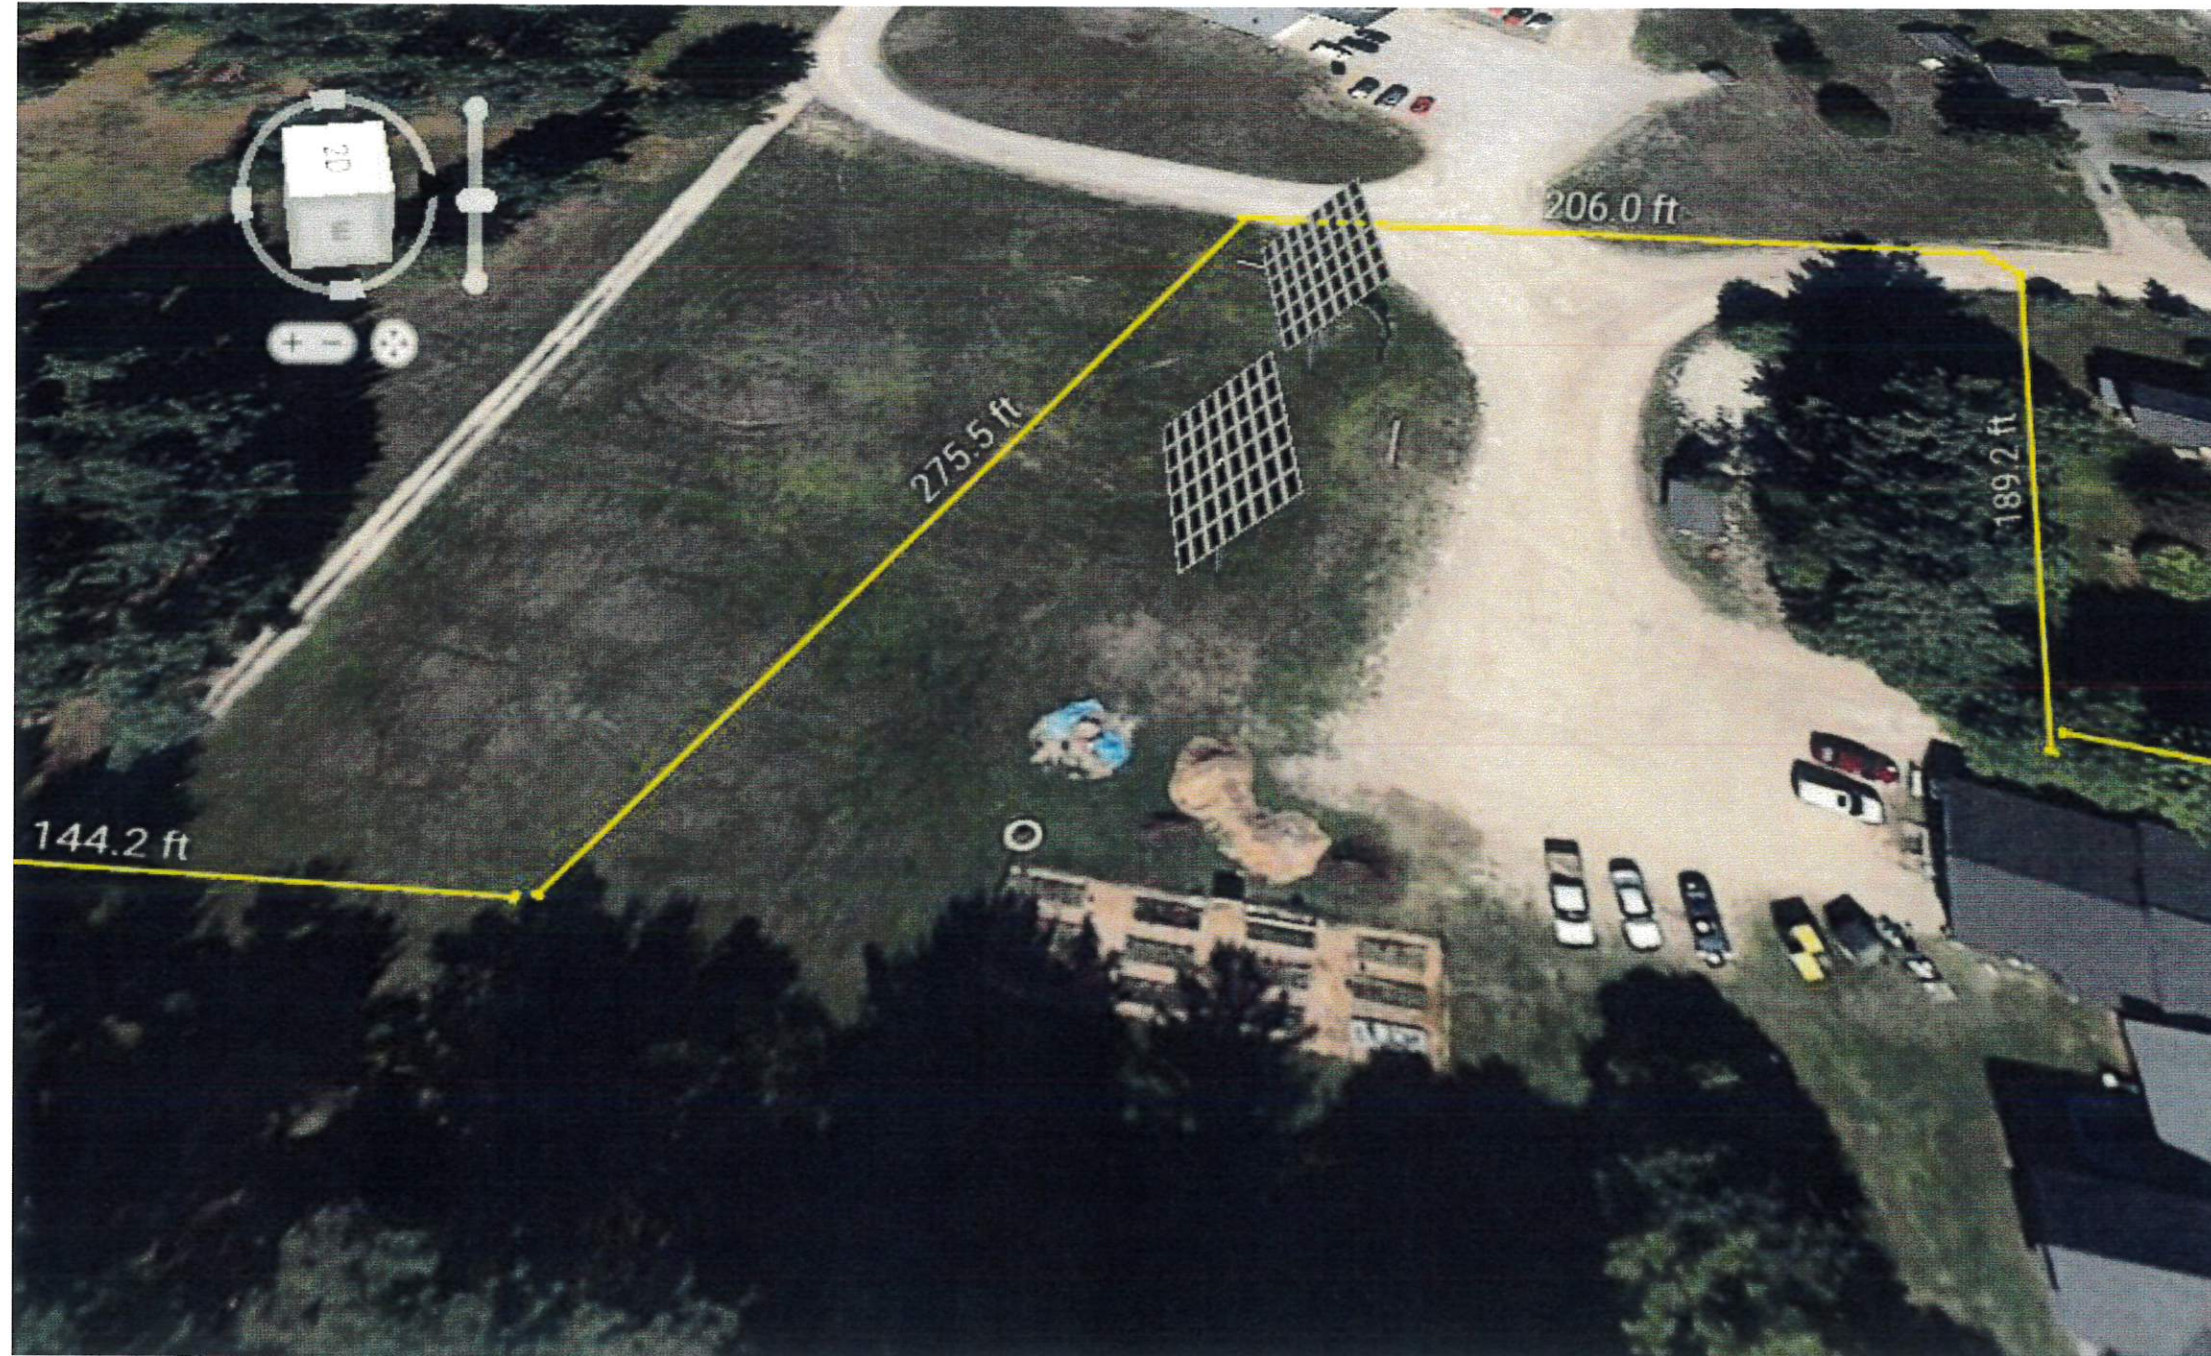

RECEIVED

SEP 13 2023

LAND USE OFFICE

606 Franklin Pierce Hwy,
Barrington, NH 03825, USA

SHEET NAME
SITE PLAN

SHEET SIZE
A4

SHEET No.
01