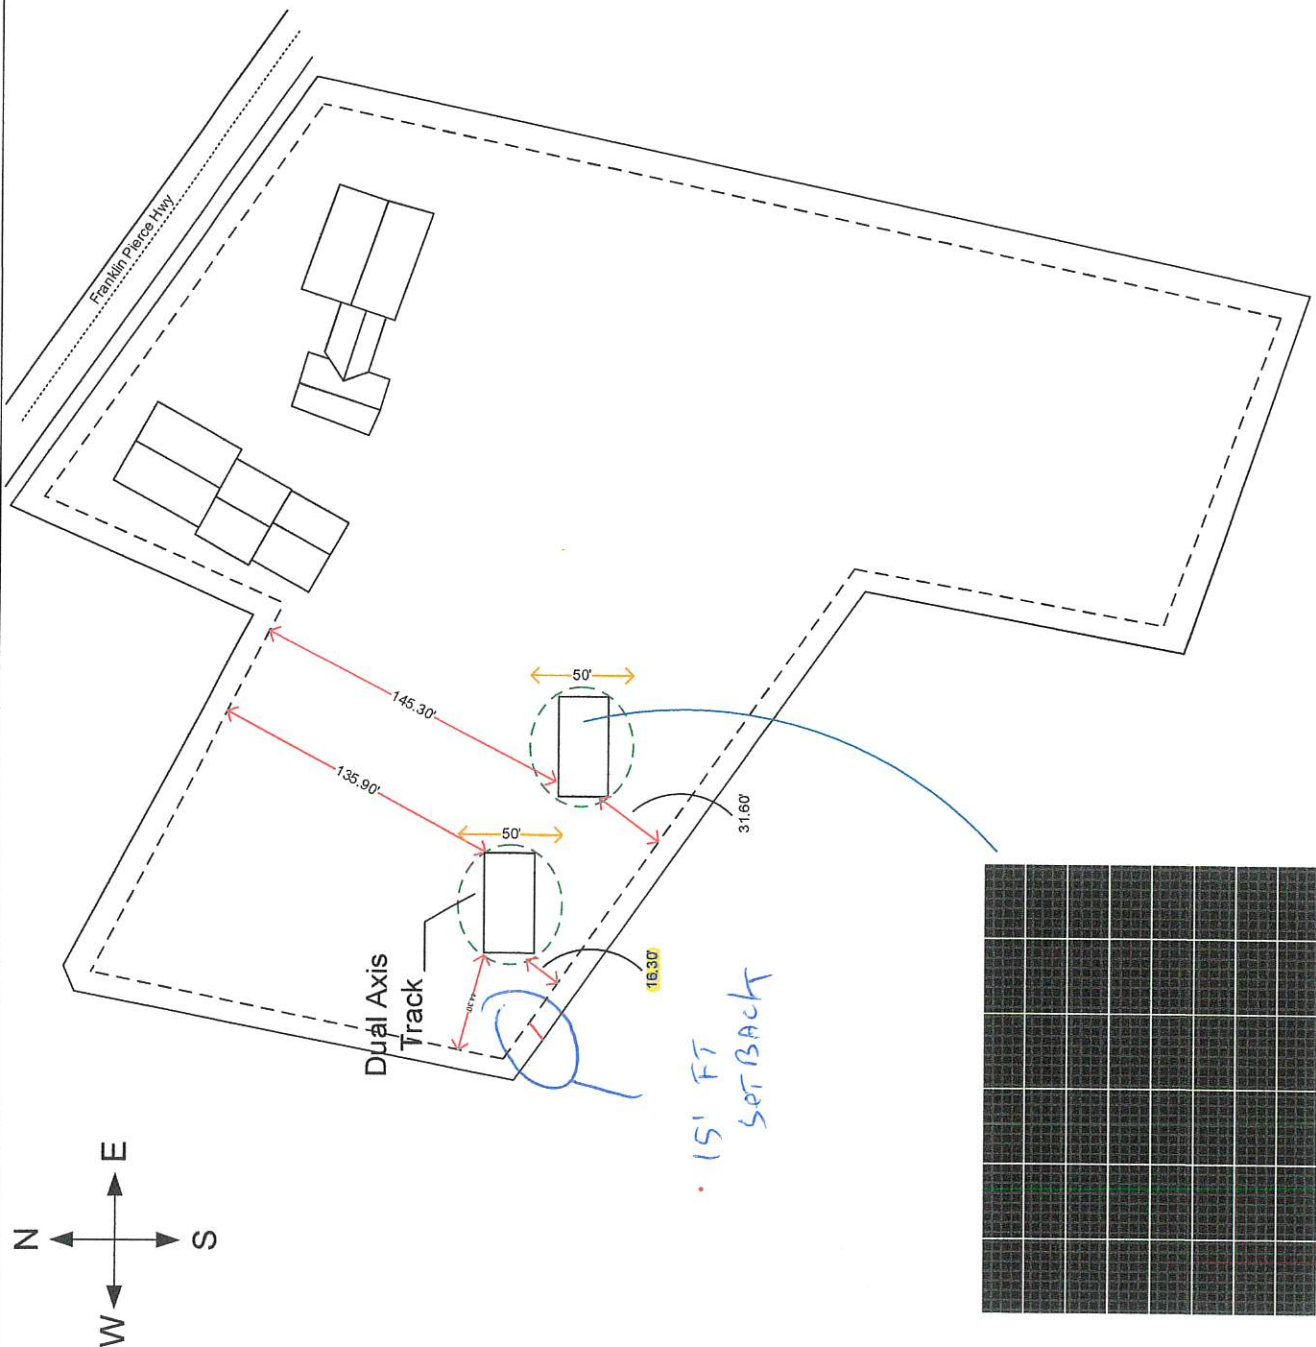

606 Franklin Pierce Hwy,
Barrington, NH 03825, USA

SHEET NAME
SITE PLAN

SHEET SIZE
A4

SHEET No.
01

RECEIVED

SEP 13 2023

LAND USE OFFICE