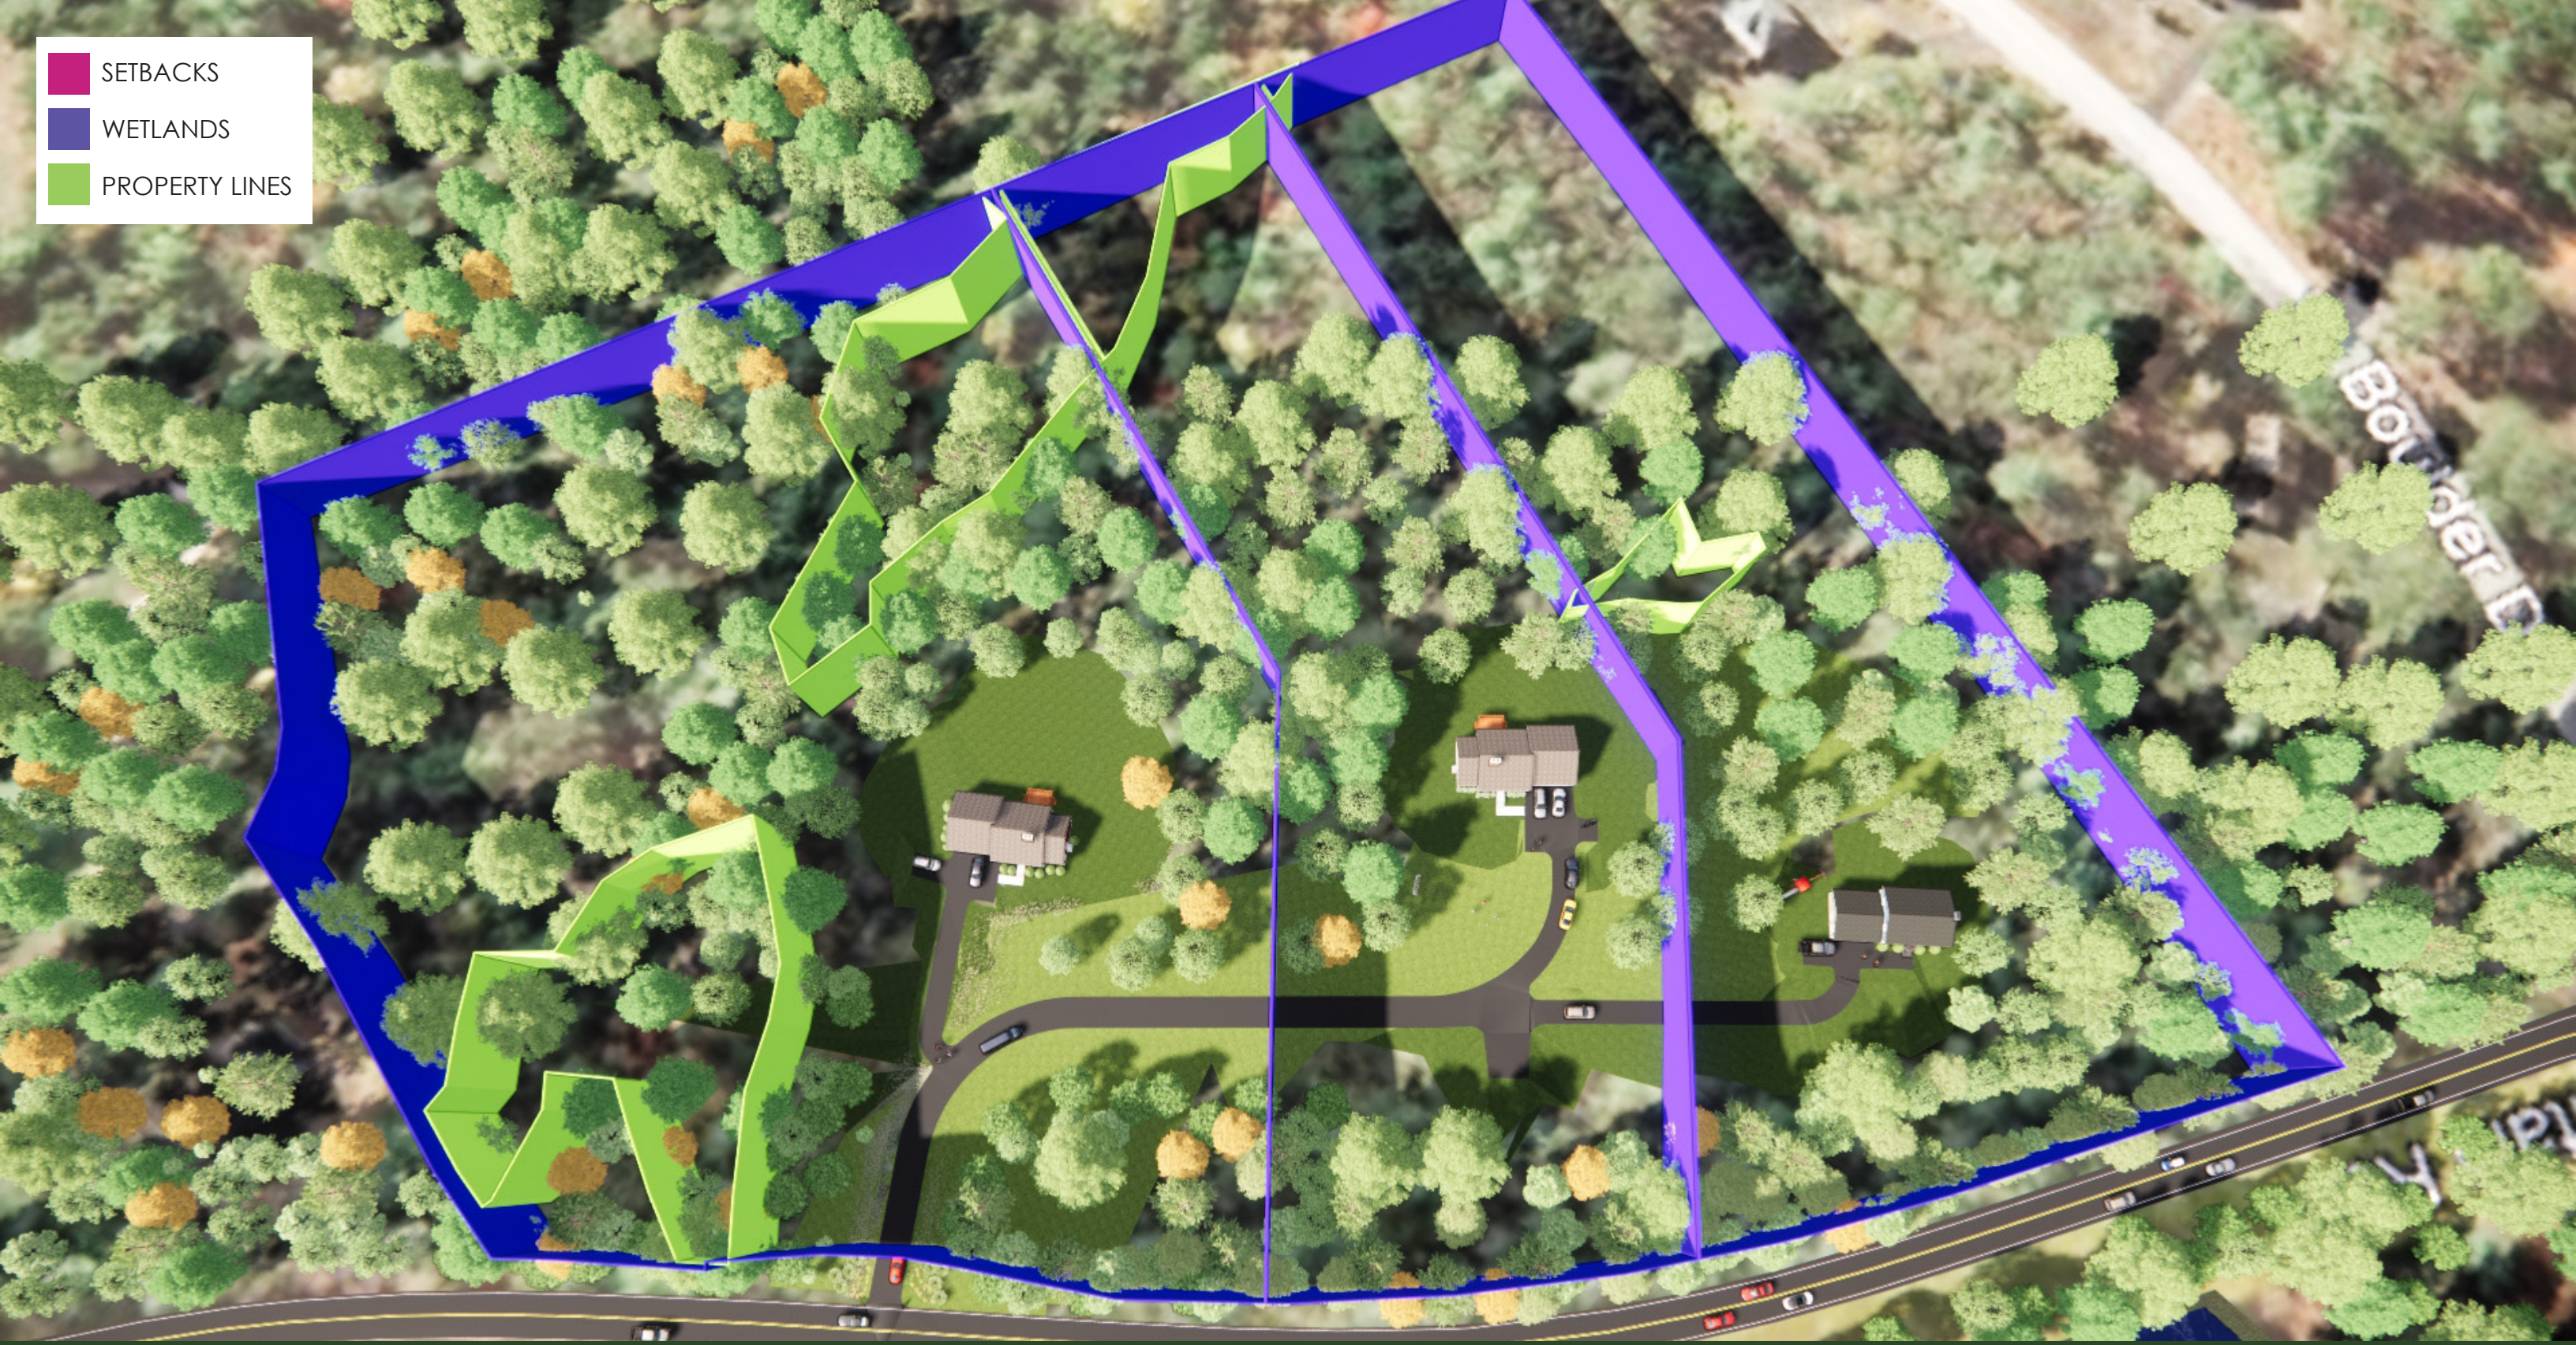

■ SETBACKS
■ WETLANDS
■ PROPERTY LINES

683C FIRST NH TURNPIKE, NORTHWOOD, NH 03261
603.942.9220 • NHLANDCONSULTANTS.COM

CONCEPT VISUALS FOR
N.H. ROUTE 126
PARKER MOUNTAIN RD
BARRINGTON N.H.