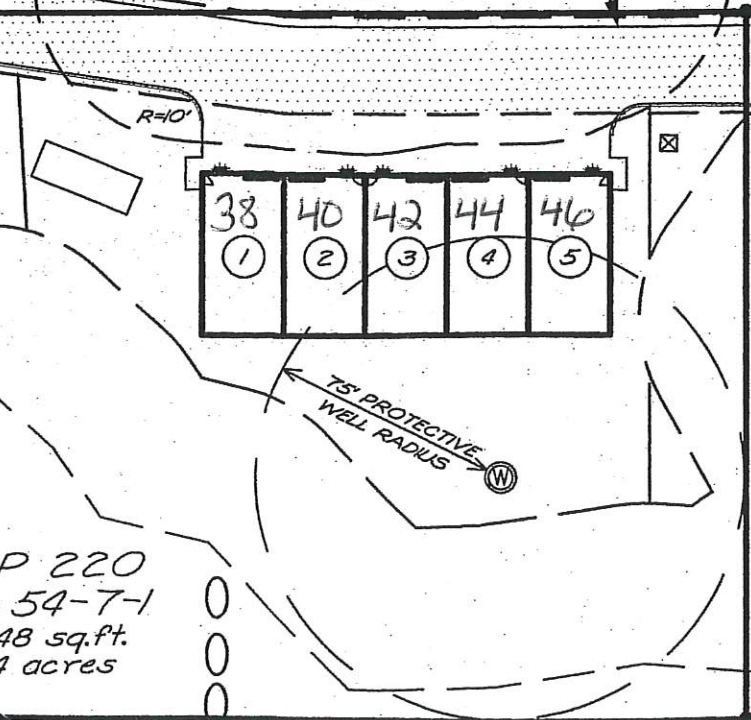

Storage Units
 Isinglass Circle
 House numbers in red

MAP 220
 LOT 46-2
 ROYALTY VOLVO HOLDINGS, LLC
 15 CALEF HIGHWAY
 BARRINGTON, N.H. 03825
 SCRD 3591-200

MAP 220
 LOT 54-9
 MILLS FALL HOMEOWNERS ASS.
 P.O. BOX 627
 CENTER OSSISPEE

EXISTING
 70' X 50'
 - FIRE CISTERN
 EASEMENT

PROPOSED
 30' WIDE
 ACCESS &
 UTILITY EASEMENT

WETLAND
 BUFFER

WATER
 PUMP
 HOUSE

100' PROTECTIVE
 WELL RADIUS

SHORELAND SETBACK
 (SEE NOTE 1 2)

P 220
 54-7-1
 148 sq.ft.
 4 acres