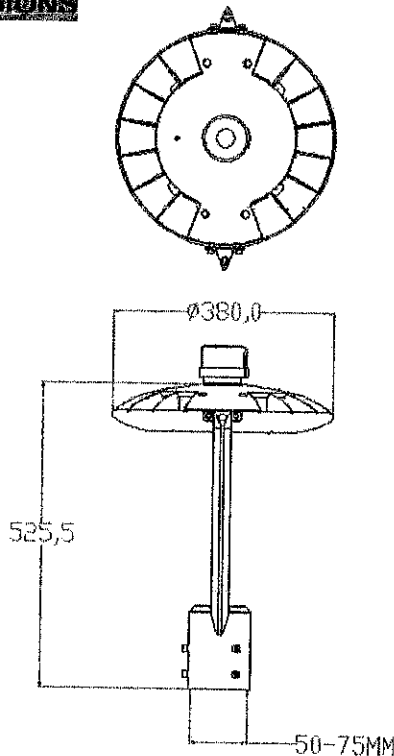

DIMENSIONS

ADVANTAGE

- UL cUL DLC certificate.
- IP65 driver, input voltage 100-277VAC.
- No UV or IR in the beam.
- Easy to install and operate.
- Energy saving, long lifespan.
- Light is soft and uniform, safe to eyes.
- Instant start, NO flickering, NO humming.
- Green and eco-friendly without mercury.
- Color-Tunable, can be adjusted the CCT to 3000K, 4000K and 5000K.

APPLICATION

- City Slow Lane、Narrow Lane.
- Residential Area, Plaza,
- Sightseeing Area, Village Road and so on.