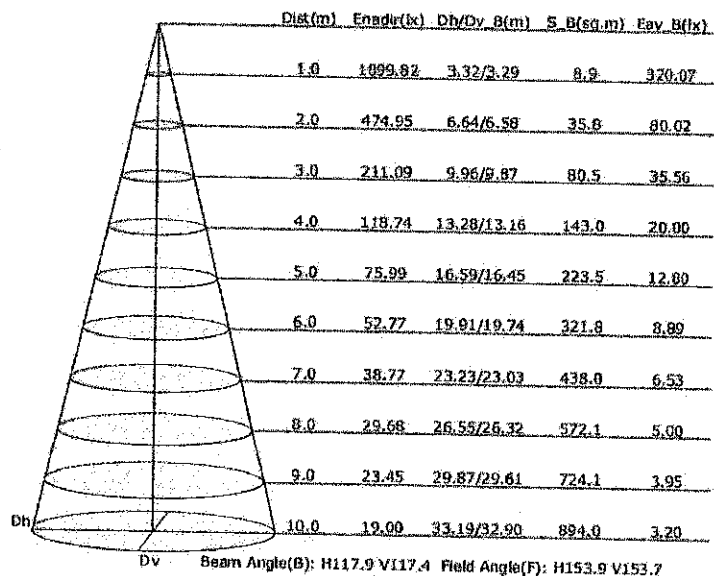

Illuminance at a Distance

NOTICE FOR USER

- Please turn off power before install or change assembly parts.
- The input voltage and lamps should be matched, after connecting the power line, Please make sure the wiring section is insulated.
- No-professionals, must not install and disassemble the lamps.

TROUBLE SHOOTING

Troubles	Check points
Flickering of the light	Turn off the power and turn on again in 3 minutes. If same phenomena occur, then call agencies.
Out of working	Please check the connection.