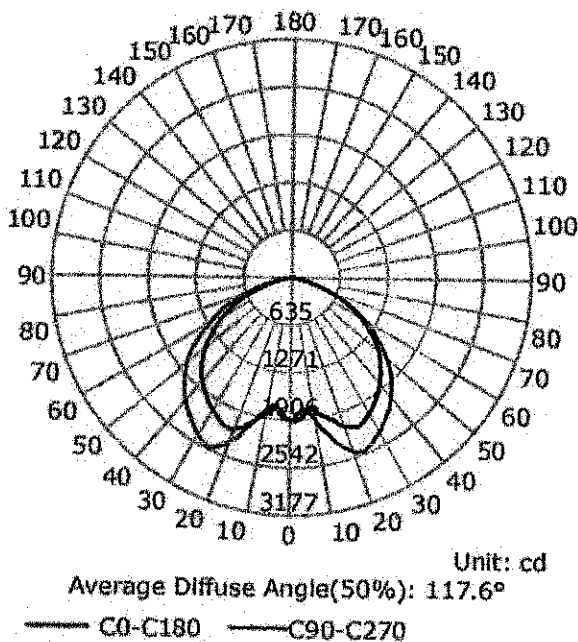

Luminaire Property

Luminaire Manufacturer:
Voltage: 119.9 V
Power: 54.59 W

Current: 0.4609 A
Power Factor: 0.987

Photometric Results

IES Classification: Type II
Total Rated Lamp Lumens: 6190.0 lm
Efficiency: 100%
Upward Ratio: 1%
Central Intensity: 1899.82 cd
Pos of Max. Intensity: H247.5 V25

Longitudinal Classification: Very Short
Measurement Flux: 6190.0 lm
Downward Ratio: 99%
Luminaire Efficacy Rating (LER): 113.39
Max. Intensity: 2542.14 cd

Luminous Intensity Distribution Curve