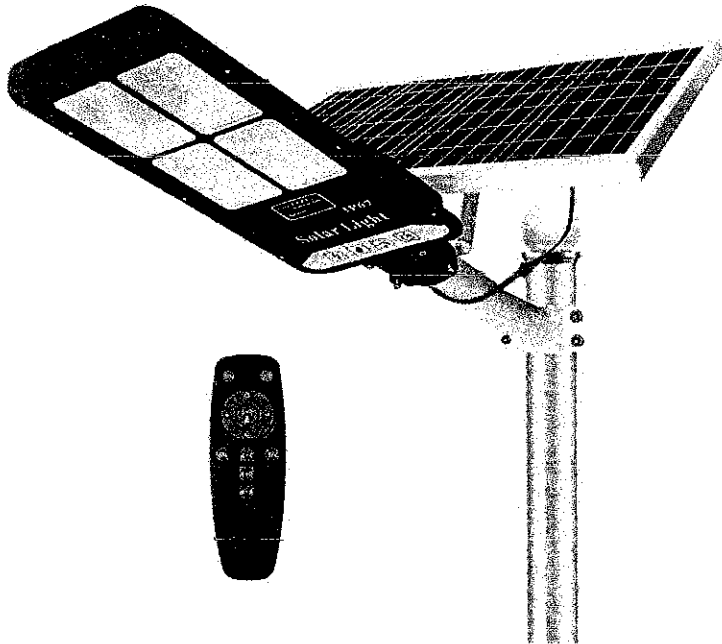

Extra Savings Promotion Avail...

1 Applicable Promotion

Wattage: 400.0 Watts

300.0 Watts $135.99

400.0 Watts $161.49

Light fixture form Path

Indoor/Outdoor Usage Outdoor

Power Source Solar Powered

Room Type Driveway, Backyard, Parking lot, Outdoor, Sidewalk

Material Aluminum, Glass, Metal

About this item

- Solar Street Light: Super bright LED solar street light outdoor, 400W 864 pcs LED beads 10000 Lumens superior quality solar parking lot light, meet the lighting of larger venues. IP67 Waterproof and Weather resistance. Best choice for electricity bills free. (Note: The extension cord is not included in the package list, pls search it with B09SG1G3N7 if needed.)

Buy new:

$161.49

& FREE Returns

FREE delivery Saturday, July 9. Order within 8 hrs 58 mins

Deliver to Karen - Barrington 03825

In Stock.

Qty: 1

Add to Cart

Buy Now

Secure transaction

Ships from Amazon

Sold by NIORSUN

Packaging Shows what's inside

Details

Return policy: Eligible for Return, Refund or Replacement within 30 days of receipt

Support: Free Amazon tech support included

Add a Protection Plan:

4-Year Protection for $29.99

3-Year Protection for $21.99

Add a gift receipt for easy returns

Save with Used - Very Good

$145.00

FREE delivery: Sunday, July 10

Ships from: Amazon

Sold by: Amazon Warehouse

Add to List

New & Used (3) from $145.00

Other Sellers on Amazon

Roll over image to zoom in