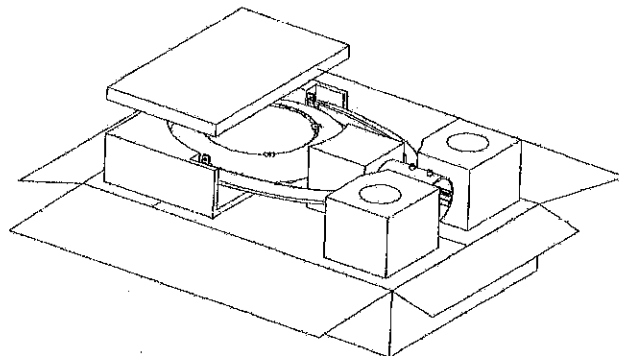

PACKAGE

	Size	Qty / Carton	Net Weight / Carton	Gross Weight / Carton
Outer box	730*515*180MM	1 PCS	4.4 KG	5.5KG

Luminaire Property

Luminaire Manufacturer:
Voltage: 119.9 V
Power: 54.59 W

Current: 0.4609 A
Power Factor: 0.987